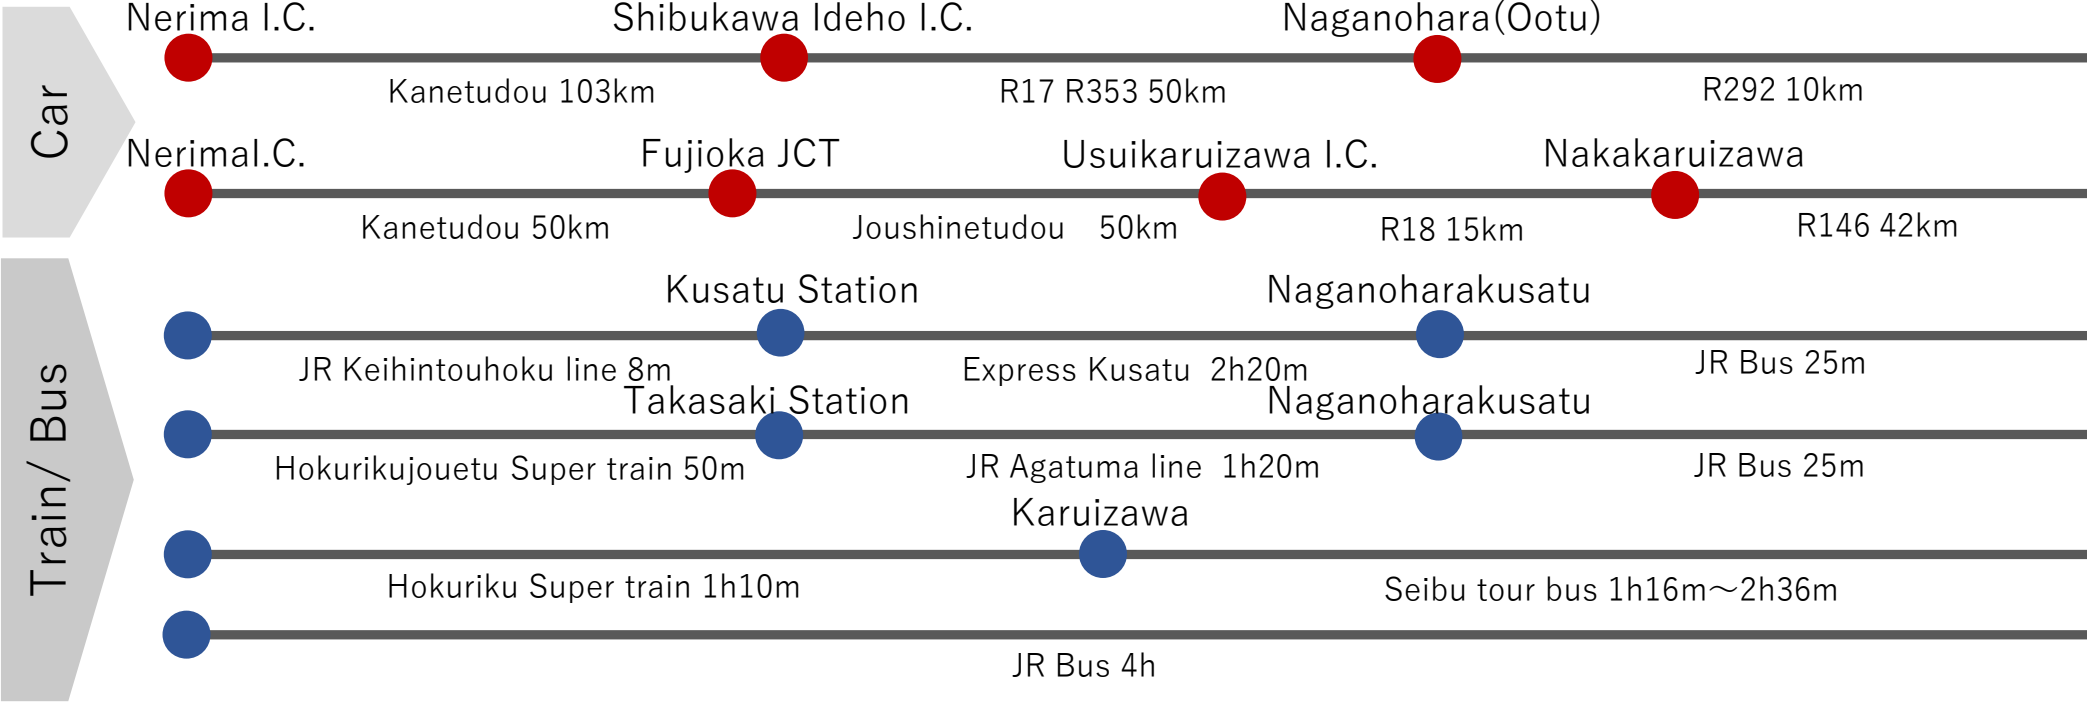

Tokyo Station

Shinjuku Station

Karuizawa

Kusatu Spring